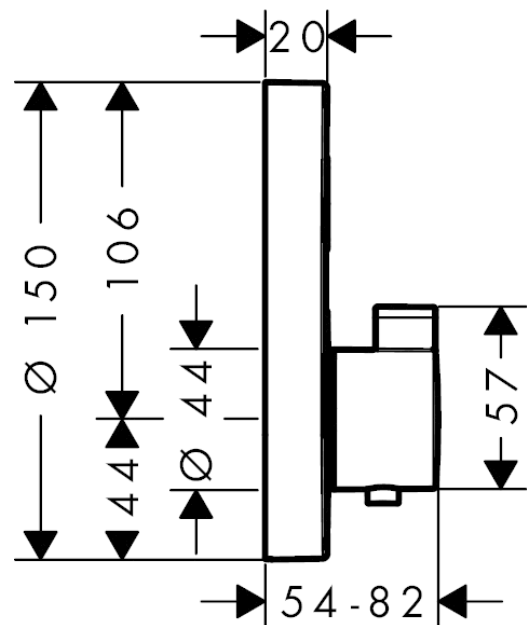

ShowerSelect S

Thermostatic mixer for concealed installation for 1 function

Surfaces: **chrome** Article Number: **15744000**

Description

product features

- 1 outlet
- Select push-button on/off control for 1 outlet
- safety lock at 40° C
- flow rate hand shower connection at 0.3 MPa: 26 l/min
- operating pressure: min. 0.1 MPa/max. 1.0 MPa

Mandatory Accessoires

- Basic set iBox universal (#01800XXX)
- iBox universal Basic with pre-mounted angle connection G1/2 (#01810XXX)

Optional Accessoires

- Extension element Ø 150 mm (#13597XXX)
- iBox universal basic set extension 25 mm (#13595XXX)

Technology

Product image

Scale drawing

ShowerSelect S

Thermostatic mixer for concealed installation for 1 function

Surfaces: **chrome** Article Number: **15744000**

Flowchart